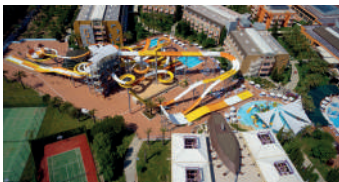

CONCEPT & FACT SHEET

SUMMER SEASON 2022

DISTANCES

ANTALYA AIRPORT	70 km
SİDE CITY CENTER	6 km
MANAVGAT CITY CENTER	5 km
ALANYA CITY CENTER	60 km
ADDRESS	Sorgun Mah. Acısu Mevkii No:20, 07601 Titreyengöl-Manavgat- Antalya / Turkey
WEB SITE	www.tthotels.com
E-MAIL	info@tthotels.com
TEL	(+ 90) 242 756 98 00 Pbx
FAX	(+ 90) 242 756 97 98
PAYMENT TYPE	Cash, Mastercard, Eurocard, Visa
TRANSPORTATION	N/A by the hotel. The public shuttle runs to Manavgat and Side every 15 mins. nearby the hotel or preferable taxi.
SPOKEN LANGUAGES	Turkish, English, German, Russian
NUMBER OF LIFT	12
INVOICE ADDRESS	TT HotelsTurkey Otel Hizmetleri Turizm ve Ticaret A.Ş.Büyükdere Cd. No :127 Astoria A Kule Kat: 9 34394 – Esentepe - Şişli – İstanbul / Türkiye
CONSTRUCTION YEAR RENOVATION YEAR	2002 - 2018
CATEGORY	4* HOTEL
SEASON	SUMMER (MAY /OCTOBER)
BOARD	ALL INCLUSIVE
AIRCONDITION: COOLING/HEATING	CENTRAL
TOTAL ROOMS	819
CAPACITY	3062
TOTAL AREA	169.000 m²
VOLTAGE	220 v
SMOKING AREA	According to 4207 law act, smoking is not permitted in indoor areas.
PETS	Not Allowed
BEACH	430 m Beach - pebble, sand
GENERAL MANAGER	Okan DEMİRTAŞ
TAX OFFICE & NUMBER	Büyük Mükellefler VD. 6100 126 588